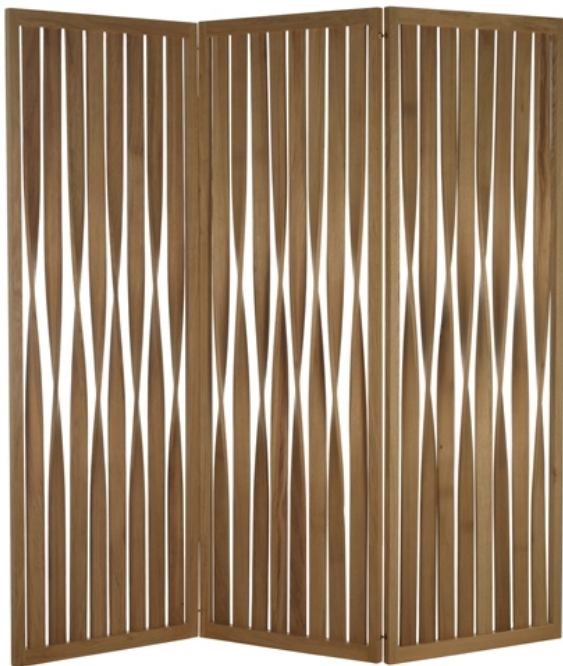

Item Price

£1,695.00 (inc VAT)

Tom Raffield

Nanskerris, Trevarno, Helston, Cornwall TR13 0RU

All dimensions and weight approximate.

26-09-2017