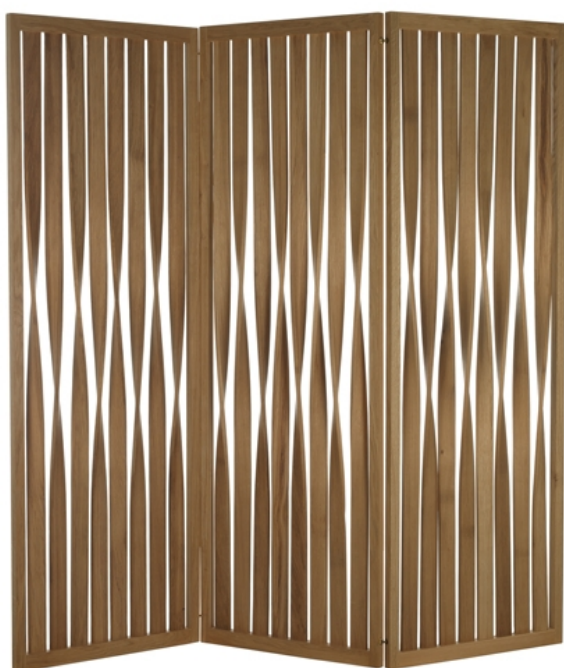

Item Price

£1,695.00 (inc VAT)

Tom Raffield

Nanskerris, Trevarno, Helston, Cornwall TR13 0RU

All dimensions and weight approximate.

23-11-2017