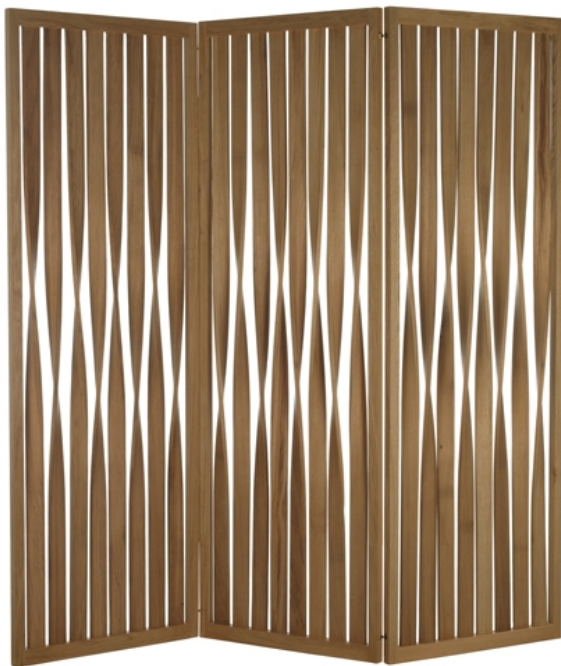

Item Price

£1,695.00 (inc VAT)

Tom Raffield

Nanskerris, Trevarno, Helston, Cornwall TR13 0RU

All dimensions and weight approximate.

23-06-2017