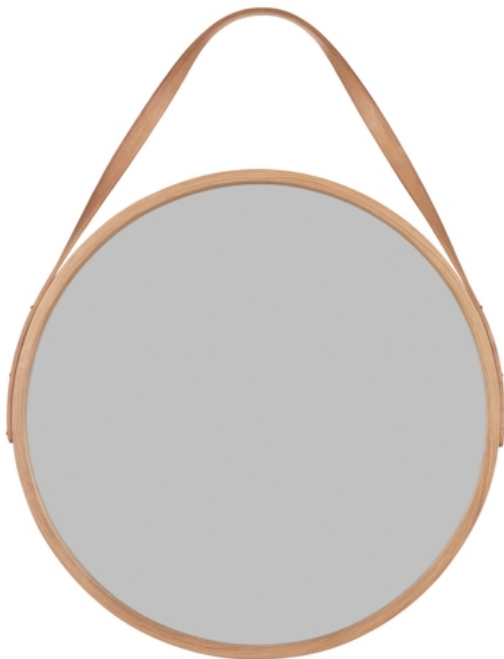

Item Price

£795.00 (inc VAT)

Tom Raffield

Nanskerris, Trevarno, Helston, Cornwall TR13 0RU

All dimensions and weight approximate.

26-09-2017